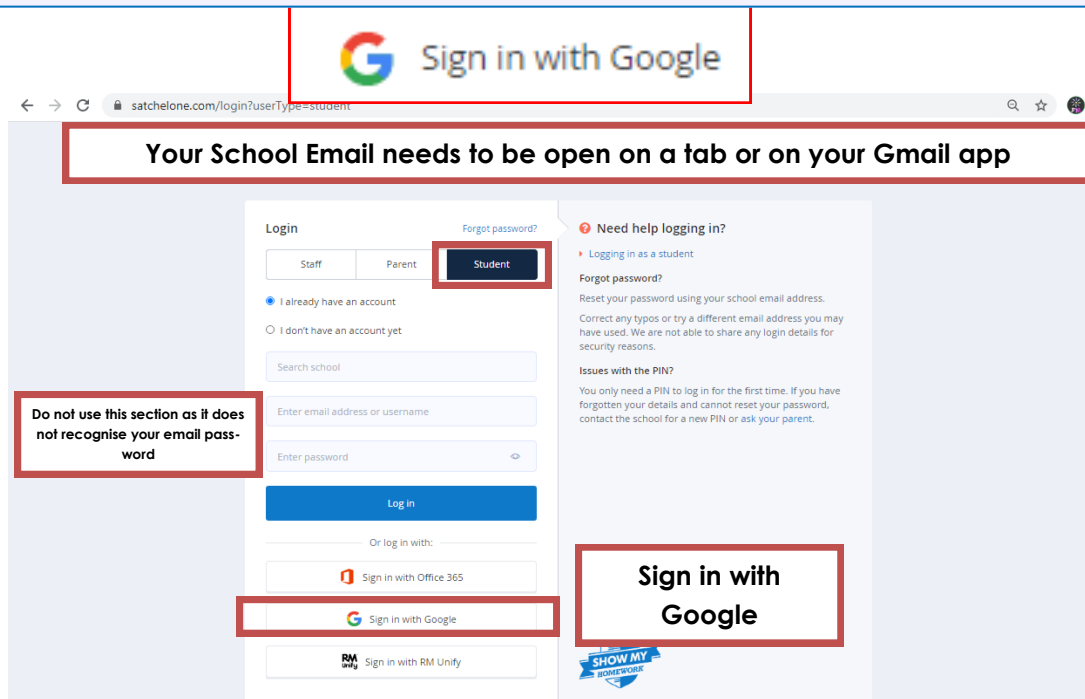

Log in to your school email using the Gmail App

Log in to your school email using the Gmail website

Open the Satchel One/ SMHW mobile app

Open a new tab and go to www.satchelone.com/login

Use the Sign in with Google G+ button on the login screen